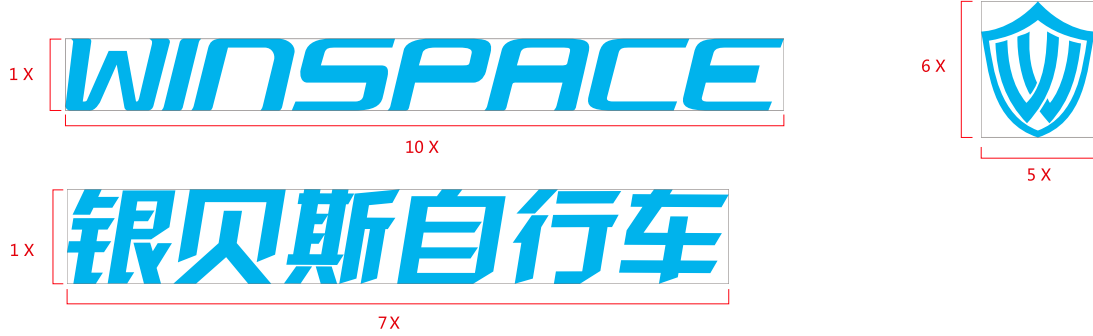

DESIGN REFERENCE STANDARDS

设计参考标准

STANDARD LOGO DEFINITION

标准LOGO定义

Dimension 尺寸

Bike Shop Advertisement 车店广告(门头)

Advertisement Variation Allowed (门头广告其他模式)

Colors Definition (颜色定义)